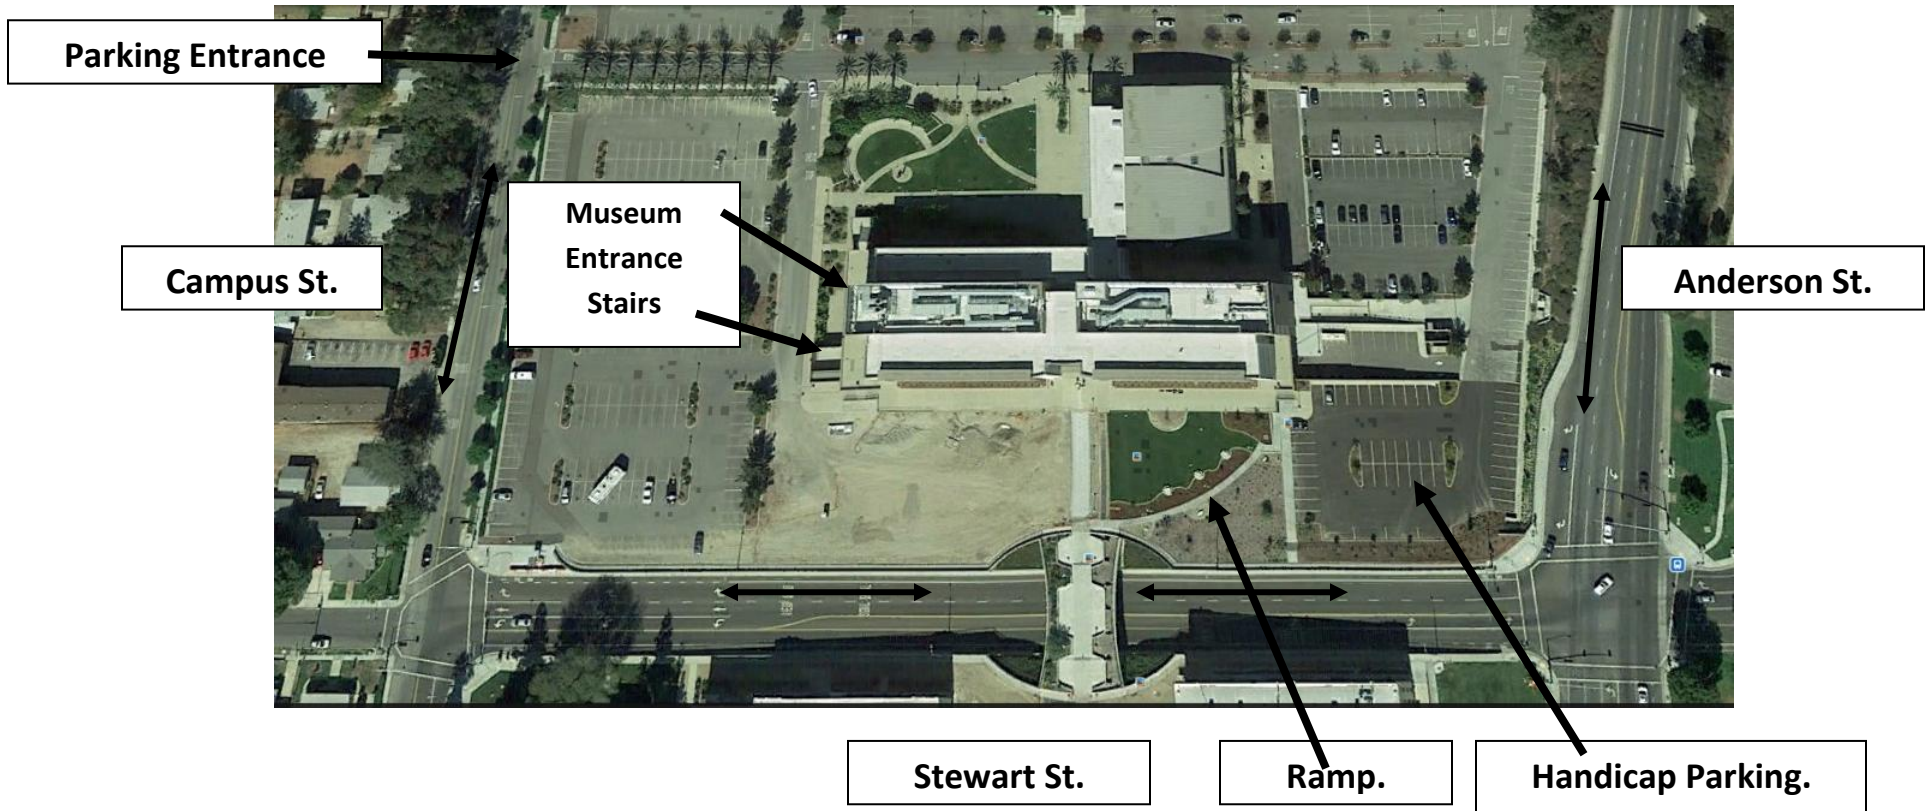

Parking and Access to Loma Linda University Embryology Museum
September 9 & 10, 2017 3:00 pm Seat Reservations are not needed – First Come First Seated

PROGRAM

90 min. Movie – In The Womb

20 min. Power Point Orientation